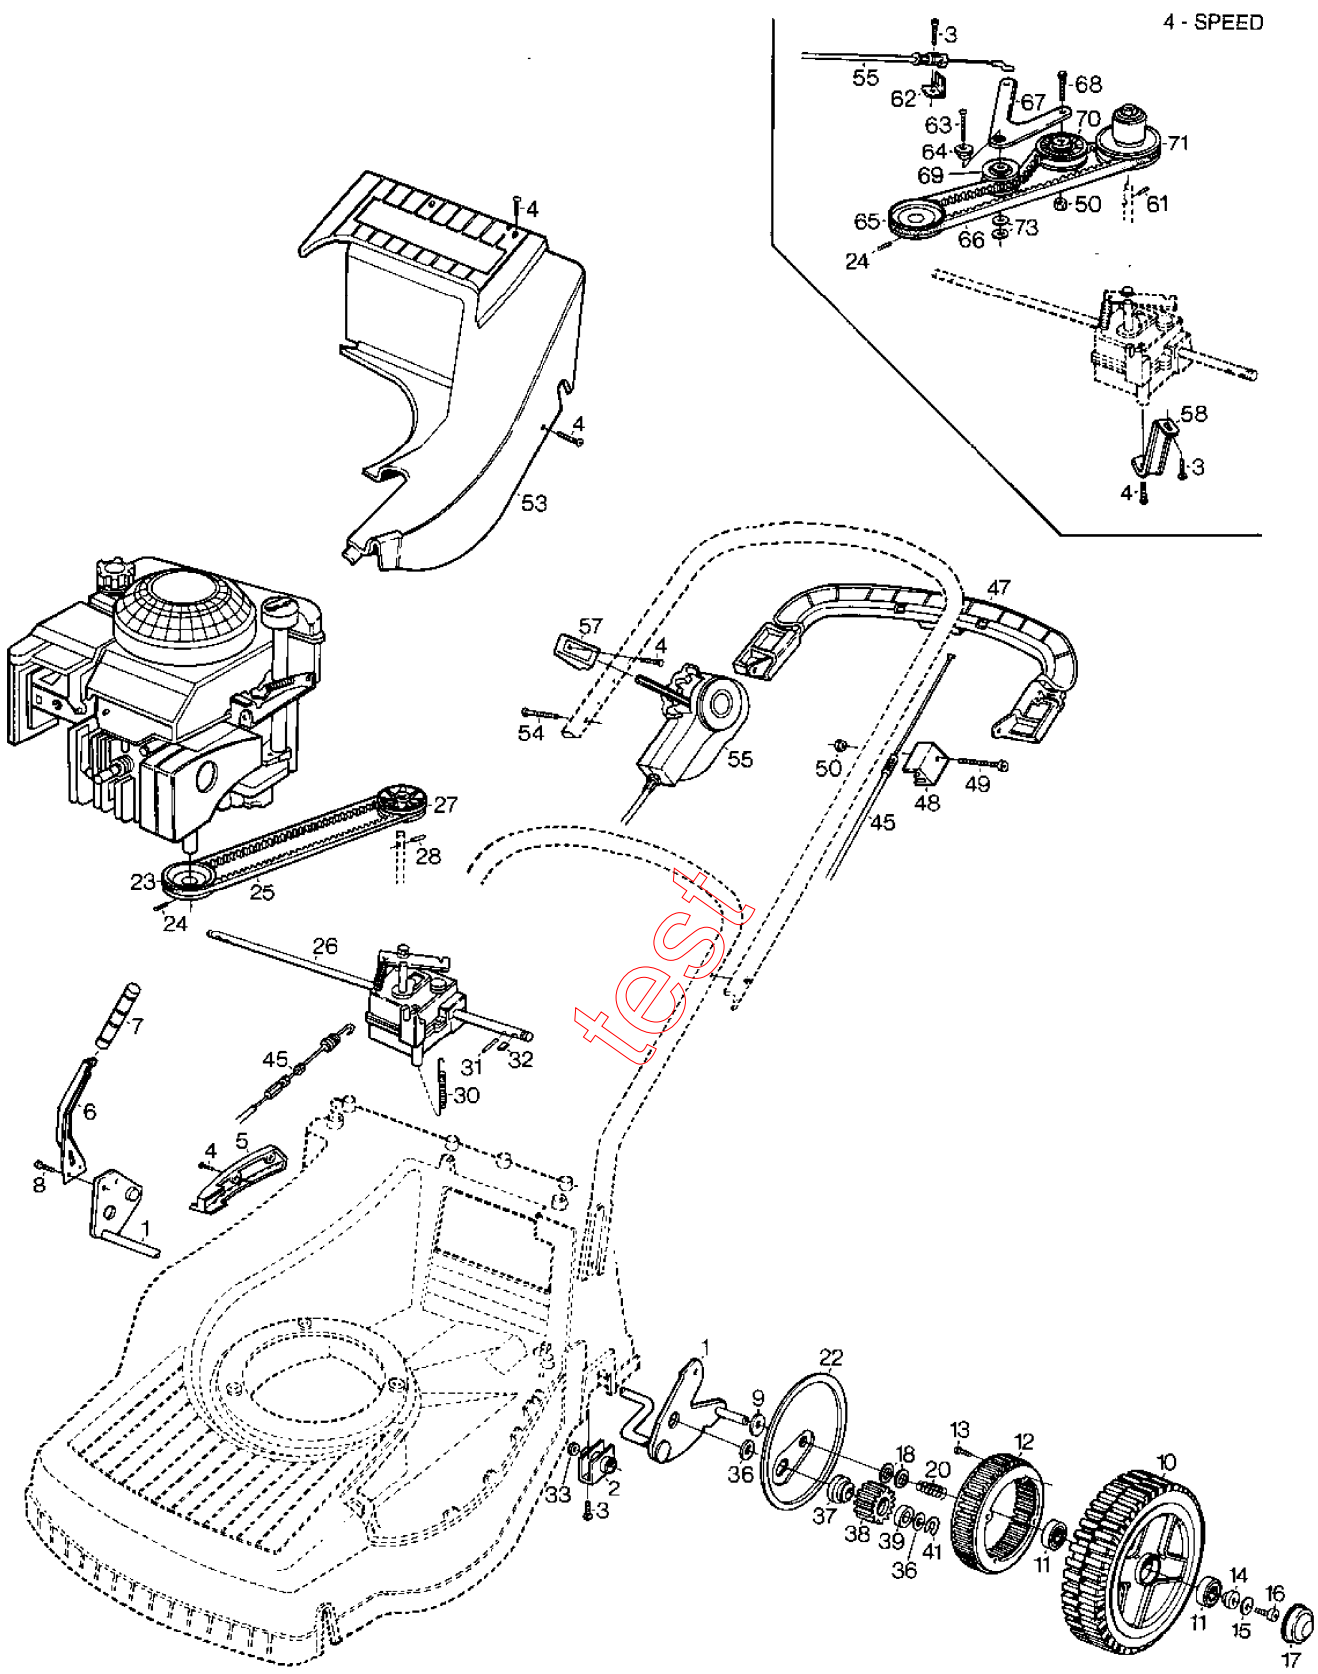

## Section: TURBO 48S DE LUXE TRANSMISSION REAR WHEELS

Pos.	Quantity	Spare part No	Description	Kit	Notes	New
	5204	5604				
1	1	1	1111-2808-01		Rear axle	
2	2	2	1111-2814-01		Bushing	
3	4	6	9947-0616-16		Screw	
4	5	7	9838-9522-12		Screw	
5	1	1	1111-2798-01		Height adj.quadrant	
6	1	1	1111-2816-01		Height adj.lever	
7	1	1	1111-2817-01		Lever knob	
8	2	2	9943-0612-16		Screw	
9	2	2	9699-0037-02		Washer	
10	2	2	1111-2346-01		Wheel w/o bearing	
11	4	4	9549-0001-00		Ball bearing	
12	2	2	1111-2109-01		Gear ring	
13	8	8	9841-0410-16		Screw	
14	2	2	1111-2423-01		Spacer	
15	2	2	9699-0100-02		Washer	
16	2	2	9943-0620-16		Screw	
17	2	2	1111-2077-01		Hub cap	
18	4	4	9699-0115-02		Washer	
20	2	2	1111-3060-01		Spring	
22	2	2	1111-3229-01		Cover plate	
23	1		1111-2915-01		Engine belt pulley	
24	1	1	9910-0612-16		Set screw	
25	1		1111-9061-01		V-belt	
26	1	1	1111-3046-01		Transmission	
27	1		1111-3047-01		Belt pulley	
28	1		9595-0235-00		Locating pin	
30	1		1111-2822-01		Tension spring	
31	2	2	1111-2382-01		Pin	
32	2	2	1111-3256-01		Drive key	
33	2	2	9404-0083-00		Seal ring	
36	4	4	9695-0013-00		Washer	
37	2	2	1111-2829-01		Lock washer	
38	2	2	1111-3230-01		Pinion-alum. wheel	
39	2	2	1111-2830-01		Support washer	
41	2	2	9652-0010-04		Snap ring	
45	1	1	1111-2967-01		Clutch cable	
47	1	1	1111-2954-01		Control handle	
48	1	1	1111-2969-01		Cable attachment	
49	1	1	9948-0660-16		Screw	L = 60 mm
50	1	2	9747-0631-02		Lock nut	
53	1		1111-2794-01		Cover-yellow	
53		1	1111-2794-12		Cover-grey	
54		2	9838-9540-12		Screw	
55		1	1111-2971-01		Variator control	
57		1	1111-2941-01		.Knob	
58		1	1111-2943-01		Bracket	
61		1	9594-0026-00		Locating pin	
62		1	1111-2469-01		Attachment	
63		1	9943-0650-16		Screw	
64		1	1111-2423-01		Spacer	
65		1	1111-2433-01		Engine belt pulley	
66		1	1111-9065-01		V-belt	
67		1	1111-2942-01		Tension arm	
68		1	9997-0630-12		Screw	
69		1	1111-2747-01		Tension roller	
70		1	1111-2746-01		Belt pulley	
71		1	1111-3001-01		Variator assy	
73		2	9699-0060-02		Flat washer	